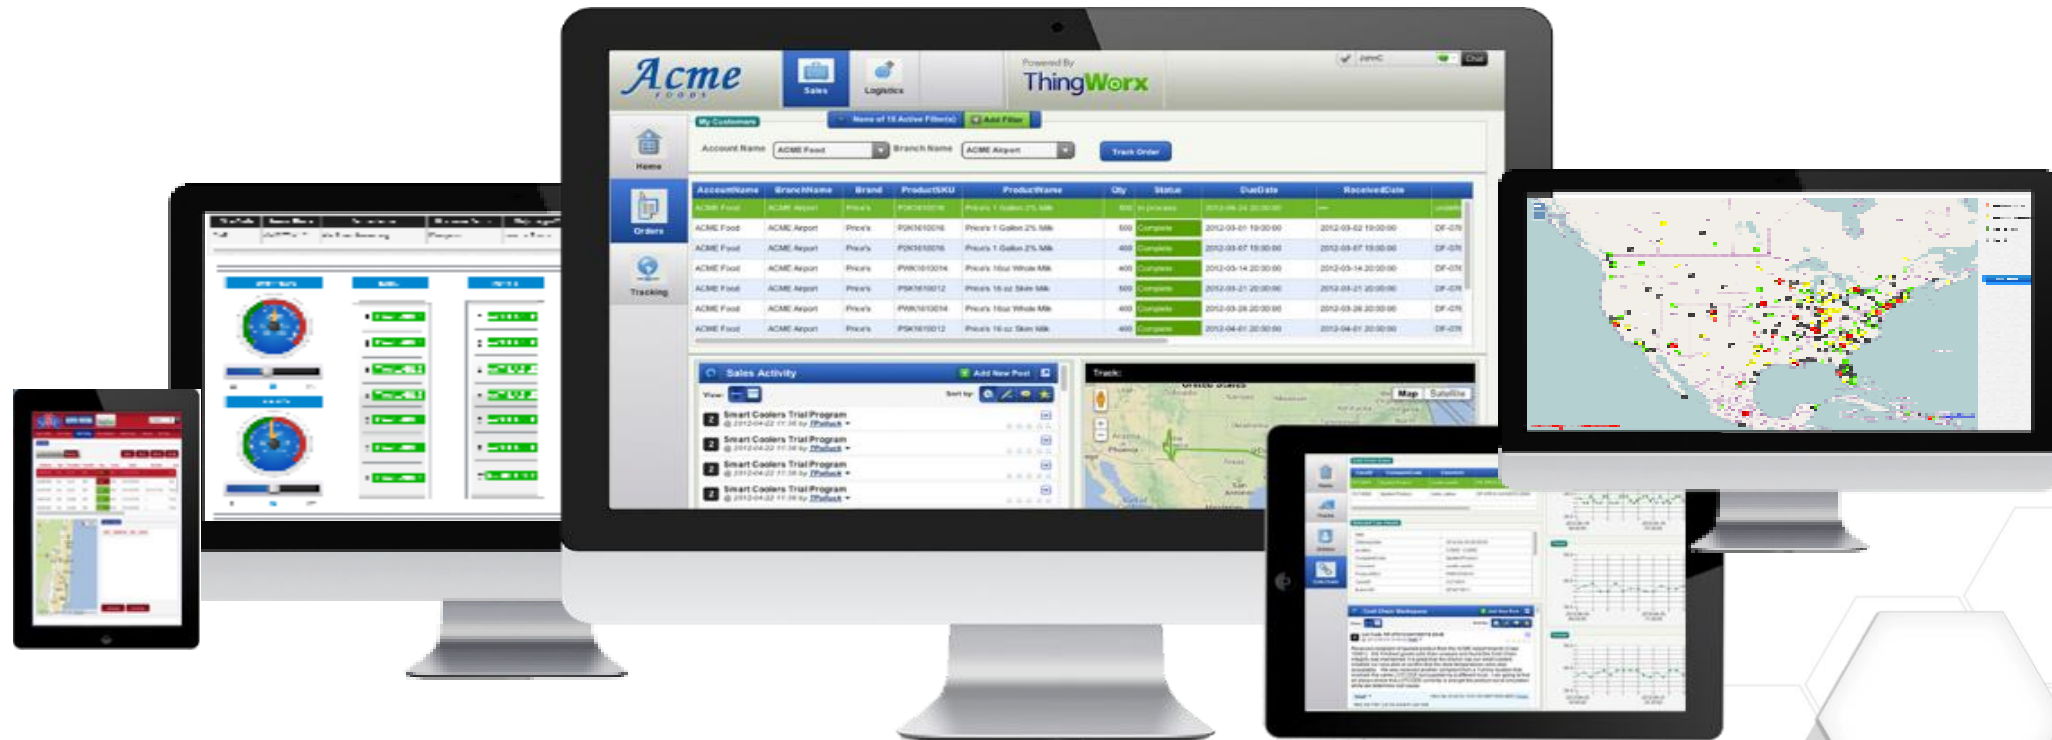

Providers

- ✓ Platform Extensions
- ✓ Applications / App Templates
- ✓ IoT Starter Kits
- ✓ ThingWorx Ready Products
- ✓ ThingWorx Partner Ecosystem

Extensions are a common way for ThingWorx Partners to integrate their product or service with the ThingWorx IoT Platform.

ThingWorx Partners have the ability to publish applications and application templates that have been built using the ThingWorx Platform.

Application Assembly

Medical Devices

CATEGORIES

ALL

ANALYTICS

APPLICATIONS

CLOUD SERVICES

COMMUNICATION DEVICES

CONNECTIVITY SERVICES

DEVICE CLOUDS

DEVICE MANAGEMENT

EDGE SDKS

EMBEDDED SYSTEMS

ENTERPRISE SYSTEMS