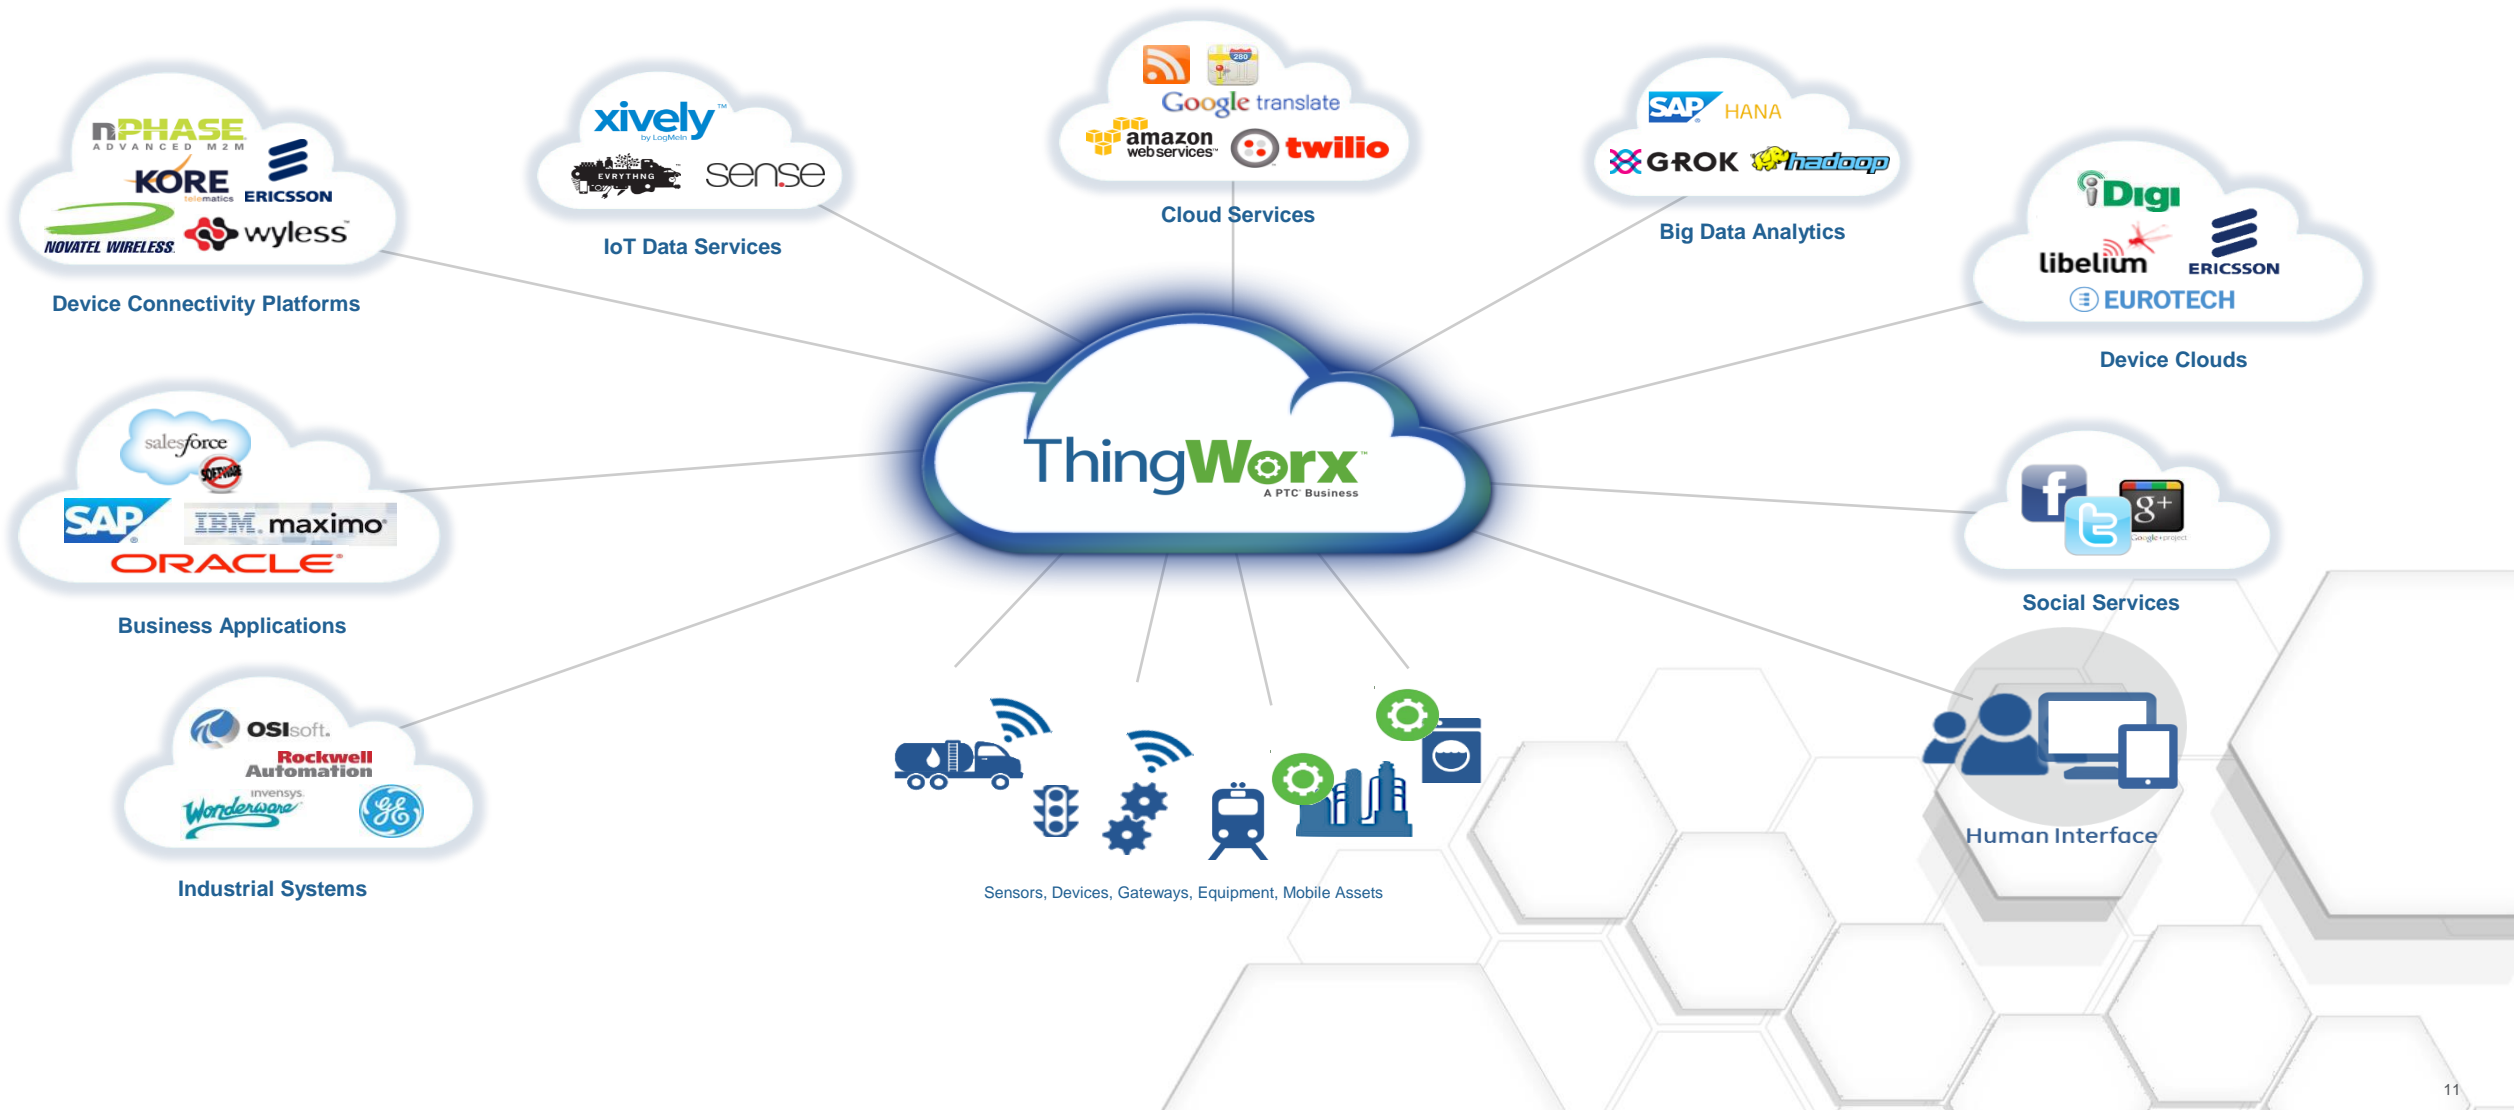

IoT?

The THINGS of the world are changing ... and so are the building blocks of IoT Solutions

Compatible
Hardware

Platform
Extensions

Business
Systems

Packaged
Apps

Solution
Providers

Consumers

Providers

- ✓ Platform Extensions
- ✓ Applications / App Templates
- ✓ IoT Starter Kits
- ✓ ThingWorx Ready Products
- ✓ ThingWorx Partner Ecosystem

Extensions are a common way for ThingWorx Partners to integrate their product or service with the ThingWorx IoT Platform.

CLOUD SERVICES

COMMUNICATION DEVICES

CONNECTIVITY SERVICES

DEVICE CLOUDS

DEVICE MANAGEMENT

EDGE SDKS

EMBEDDED SYSTEMS

ENTERPRISE SYSTEMS