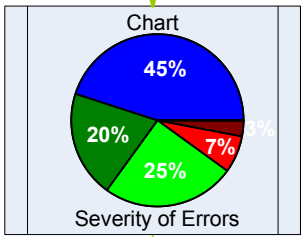

Legend	
Conn.	Description
	Dedicated to release „Release_1.2.3“
	Dedicated to release „Release_1.3.0“
	Independent of a specific release, the release name is defined via a variable.

releaseVar=Release_1.2.3

releaseVar=Release_1.3.0

Query1: Get all CRs for a release

Query2: Get all Tasks for a release

Query3: Get all Errors found in a release

define

define

use

use