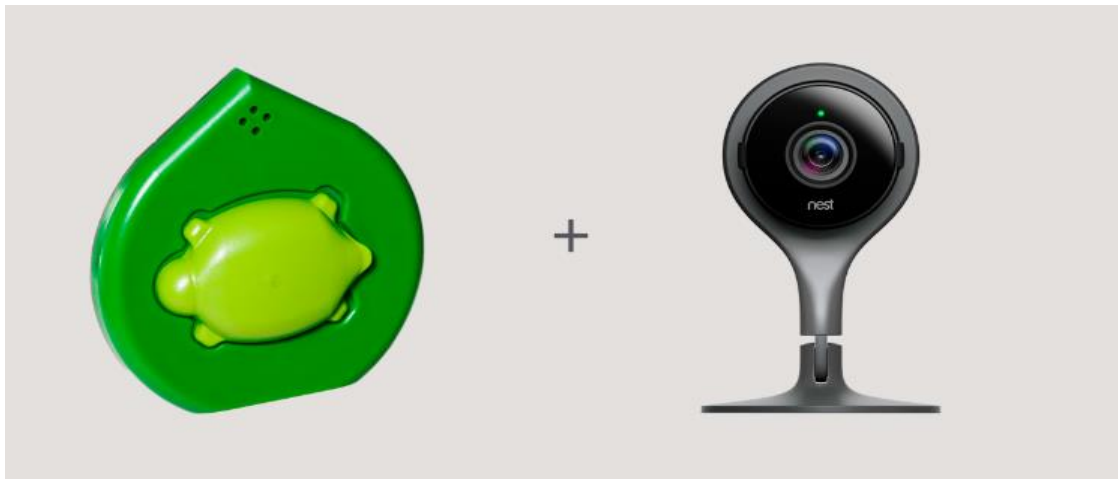

Know your baby is resting well, with Mimo and Nest in your home.

Mimo and The crib sheet fits the US standard mattress size (28 inches x 52 inches), is completely machine washable (dry on low!). The Activity Tracker Turtle and Lilypad can also be used with Mimo kimonos and bodysuits.

The Mimo Baby Sleep Tracker uses all-cotton kimonos and bodysuits to show you your baby's sleep activity, sleeping temperature, body position, activity level, and whether they are awake and asleep, all right to your smartphone.

➤ Connectivity

The Mimo Baby Activity Tracker uses a smart, washable crib sheet to show parents their baby's sleep activity and movement on their smartphone or tablet (iOS only). Parents and caregivers can see live data, and the Mimo Baby Activity Tracker also sends alerts (via push notification) if no movement has been detected after a certain period of time. In addition, a timeline is generated each morning to show your little one's activity throughout the night.