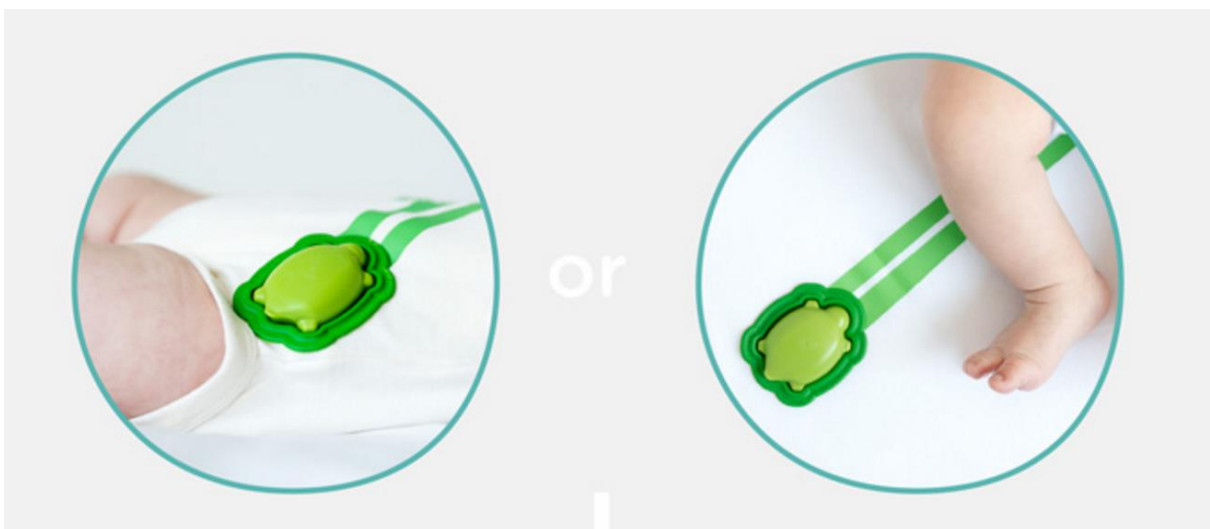

Know your baby is resting well, with Mimo and Nest in your home.

Mimo and The crib sheet fits the US standard mattress size (28 inches x 52 inches), is completely machine washable (dry on low!). The Activity Tracker Turtle and Lilypad can also be used with Mimo kimonos and bodysuits.

The Mimo Baby Sleep Tracker uses all-cotton kimonos and bodysuits to show you your baby's sleep activity, sleeping temperature, body position, activity level, and whether they are awake and asleep, all right to your smartphone.

➤ Connectivity

The Mimo Baby Activity Tracker uses a smart, washable crib sheet to show parents their baby's sleep activity and movement on their smartphone or tablet (iOS only). Parents and caregivers can see live data, and the Mimo Baby Activity Tracker also sends alerts (via push notification) if no movement has been detected after a certain period of time. In addition, a timeline is generated each morning to show your little one's activity throughout the night.