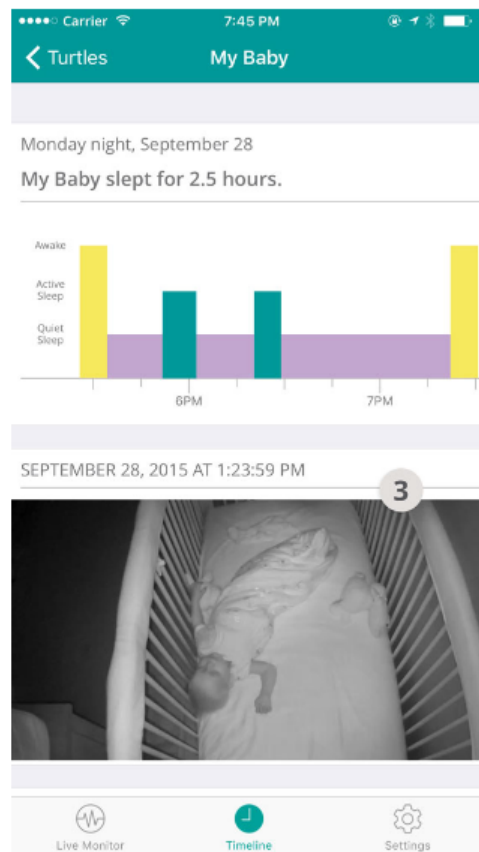

The Mimo Baby Sleep Tracker uses all-cotton kimonos and bodysuits to show you your baby's sleep activity, sleeping temperature, body position, activity level, and whether they are awake and asleep, all right to your smartphone.

➤ Connectivity

The Mimo Baby Activity Tracker uses a smart, washable crib sheet to show parents their baby's sleep activity and movement on their smartphone or tablet (iOS only). Parents and caregivers can see live data, and the Mimo Baby Activity Tracker also sends alerts (via push notification) if no movement has been detected after a certain period of time. In addition, a timeline is generated each morning to show your little one's activity throughout the night.

Using Bluetooth Low Energy (the safest technology available), this information is sent, along with live audio, in real-time to your smart device, and parents can share the information with as many caregivers as they like.

➤ Analytics

Is your little one too cool? Check the temperature in the nursery and then adjust room temperature from your Nest app.

Was there a motion event in the crib? See a screenshot from your Nest Cam Video History within your Mimo app (with a Nest Aware subscription).