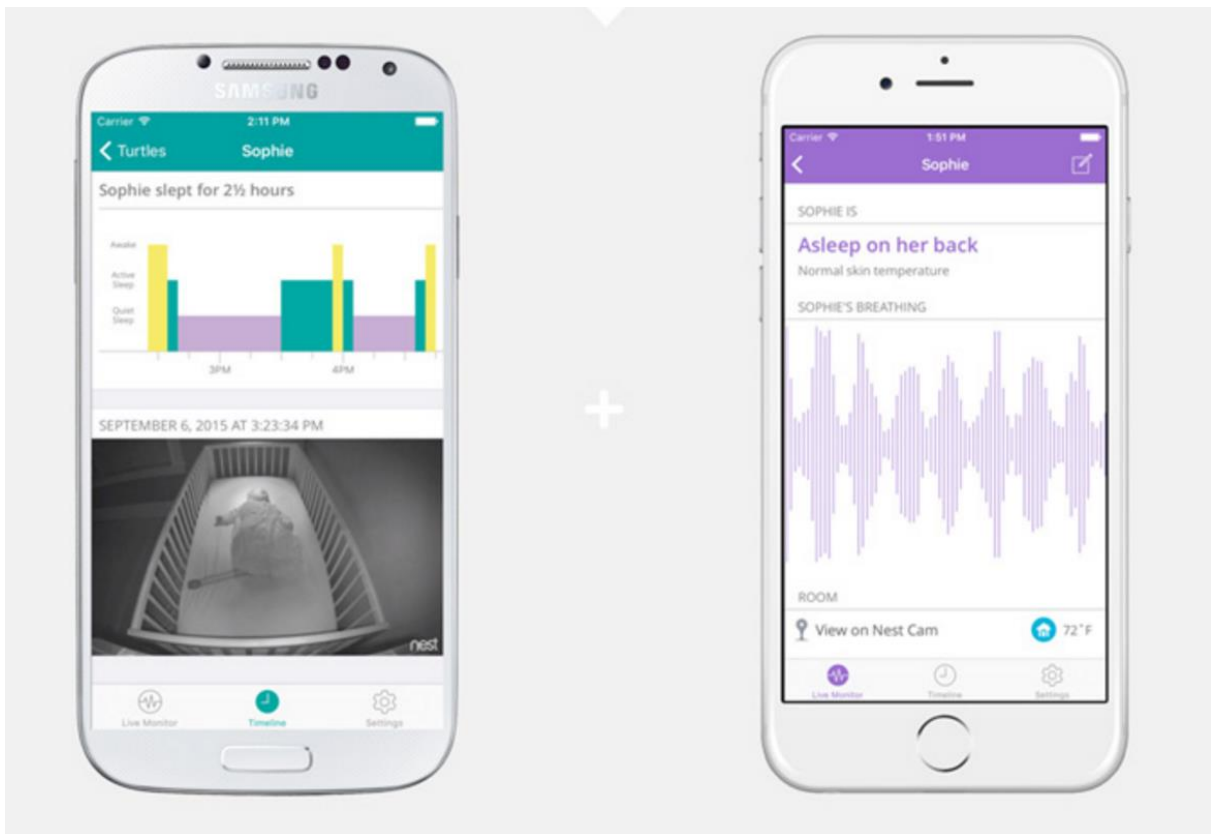

The Mimo Baby Sleep Tracker uses all-cotton kimonos and bodysuits to show you your baby's sleep activity, sleeping temperature, body position, activity level, and whether they are awake and asleep, all right to your smartphone.

➤ Sensors

Mimo uses proprietary sensor technology to give parents insight into their baby's sleep, helping them see patterns they never thought existed and develop plans to improve sleep routines.

The nursery just got smarter: Mimo now works with select Nest products to provide you with additional peace of mind. If the baby is too warm, adjust the nursery temperature with your Nest Learning Thermostat. Are they moving? Check in on them with your NestCam. Better ways to stay connected and live smarter, all from one place.

➤ Connectivity

The Mimo Baby Activity Tracker uses a smart, washable crib sheet to show parents their baby's sleep activity and movement on their smartphone or tablet (iOS only). Parents and caregivers can see live data, and the Mimo Baby Activity Tracker also sends alerts (via push notification) if no movement has been detected after a certain period of time. In addition, a timeline is generated each morning to show your little one's activity throughout the night.