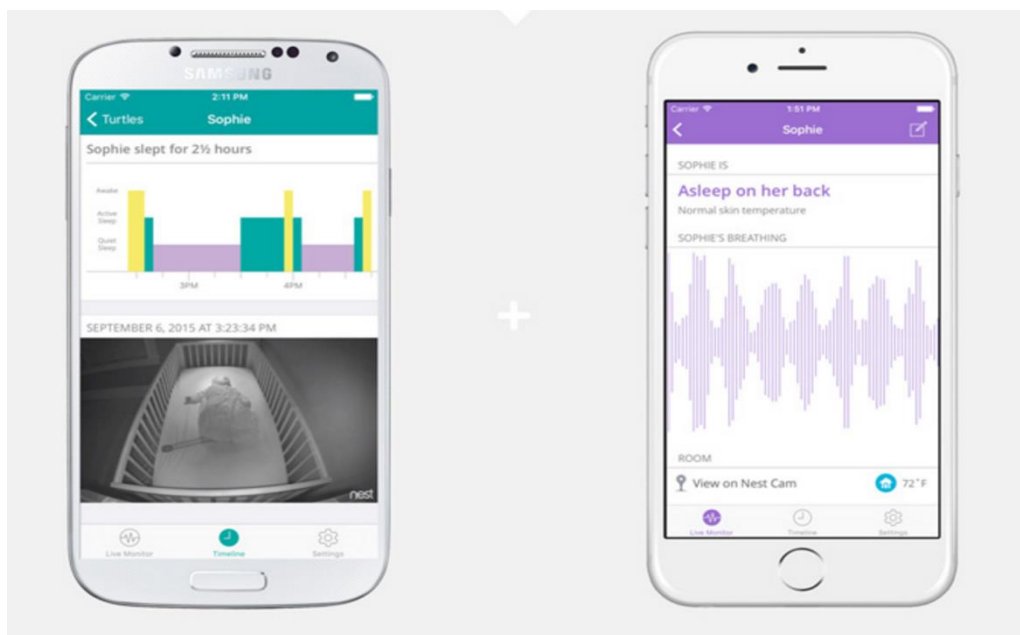

➤ Connectivity

The Mimo Baby Activity Tracker uses a smart, washable crib sheet to show parents their baby's sleep activity and movement on their smartphone or tablet (iOS only). Parents and caregivers can see live data, and the Mimo Baby Activity Tracker also sends alerts (via push notification) if no movement has been detected after a certain period of time. In addition, a timeline is generated each morning to show your little one's activity throughout the night.

➤ Analytics

Is your little one too cool? Check the temperature in the nursery and then adjust room temperature from your Nest app.

Was there a motion event in the crib? See a screenshot from your Nest Cam Video History within your Mimo app (with a Nest Aware subscription).

Keep an eye on what matters most from anywhere

➤ Smart Apps

Want to take a peek in the nursery? Switch between your Mimo & Nest apps.

Did the baby just wake? With a Mimo Monitor you'll be notified to changes in your baby's sleep activity and with Nest you can view what's going on in the nursery straight from your smartphone or tablet.