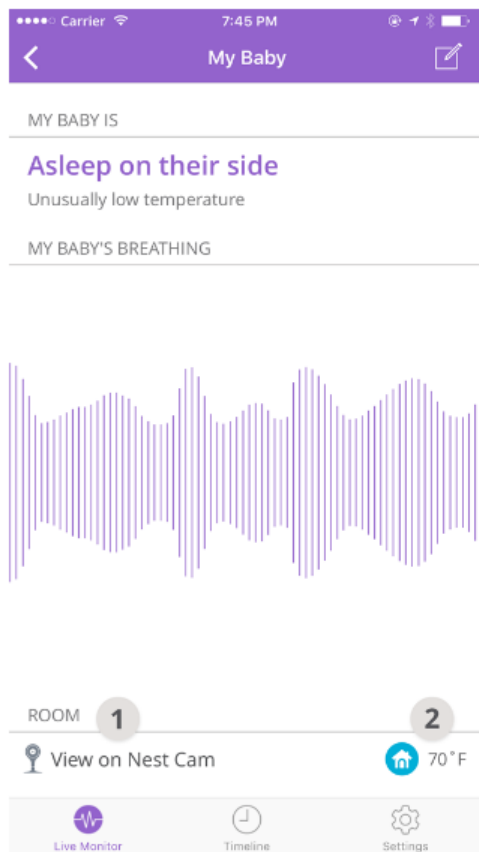

The Mimo Baby Sleep Tracker uses all-cotton kimonos and bodysuits to show you your baby's sleep activity, sleeping temperature, body position, activity level, and whether they are awake and asleep, all right to your smartphone.

➤ Connectivity

The Mimo Baby Activity Tracker uses a smart, washable crib sheet to show parents their baby's sleep activity and movement on their smartphone or tablet (iOS only). Parents and caregivers can see live data, and the Mimo Baby Activity Tracker also sends alerts (via push notification) if no movement has been detected after a certain period of time. In addition, a timeline is generated each morning to show your little one's activity throughout the night.

Using Bluetooth Low Energy (the safest technology available), this information is sent, along with live audio, in real-time to your smart device, and parents can share the information with as many caregivers as they like.

➤ Analytics

Is your little one too cool? Check the temperature in the nursery and then adjust room temperature from your Nest app.

Was there a motion event in the crib? See a screenshot from your Nest Cam Video History within your Mimo app (with a Nest Aware subscription).